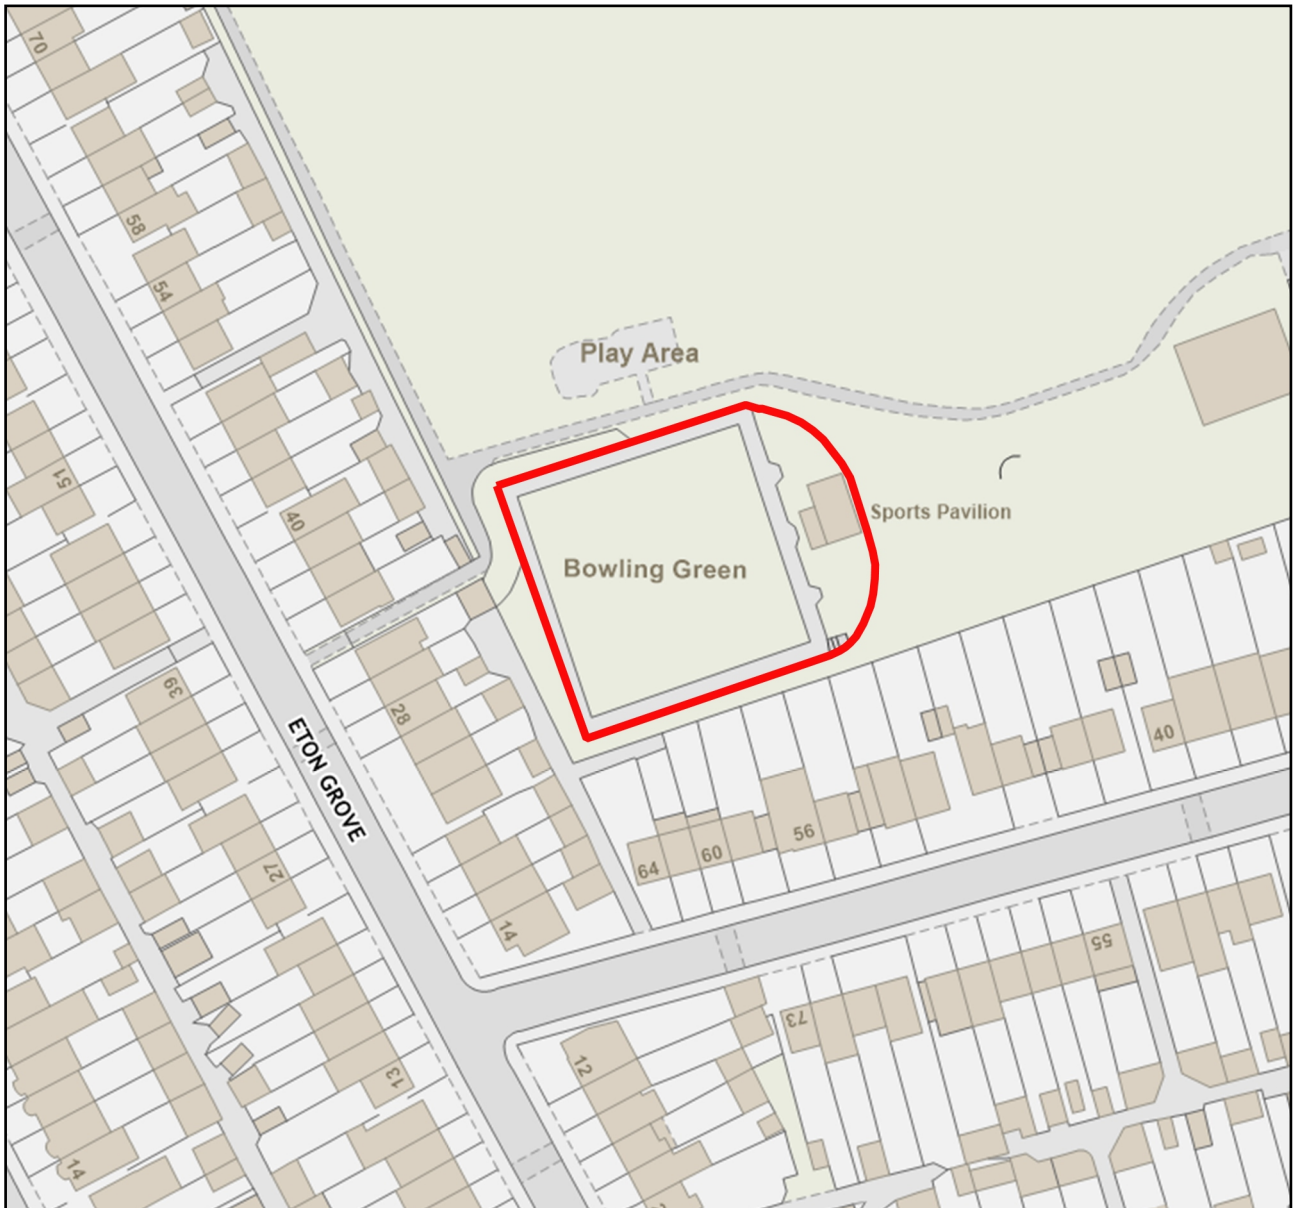

# Eton Grove Bowls Club, Rugby Road, London, NW9 9LB

0 5 10 15 20 metres  
| | | | |

**1:1250**  
**Plan to stated scale if**  
**printed at A4**

PSMA OS copyright statement  
© Crown copyright and database rights 2019 Ordnance Survey 100025260  
OS Open data copyright statement:  
Contains Ordnance Survey data © Crown copyright and database right 2019