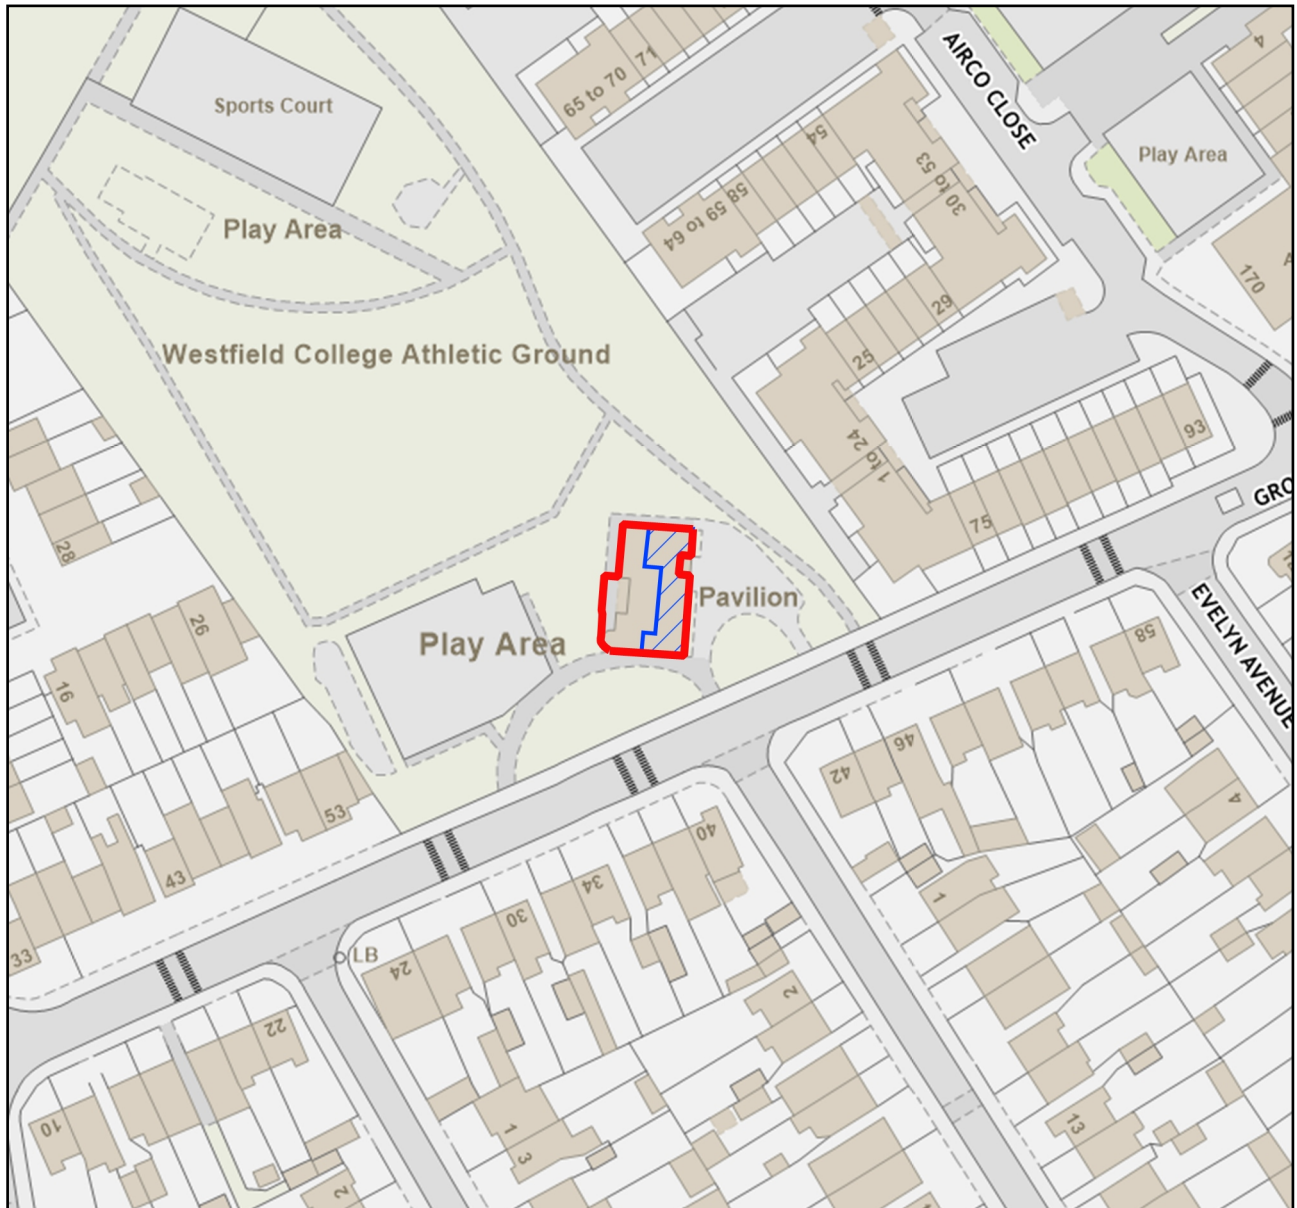

Plan is indicative only and is subject to change

Grove Park Pavilion, Grove Park, NW9 0JP

	Pavilion Ground and First Floor
	First Floor Flat

Not to scale

PSMA OS copyright statement
© Crown copyright and database rights 2019 Ordnance Survey 100025260
OS Open data copyright statement:
Contains Ordnance Survey data © Crown copyright and database right 2019