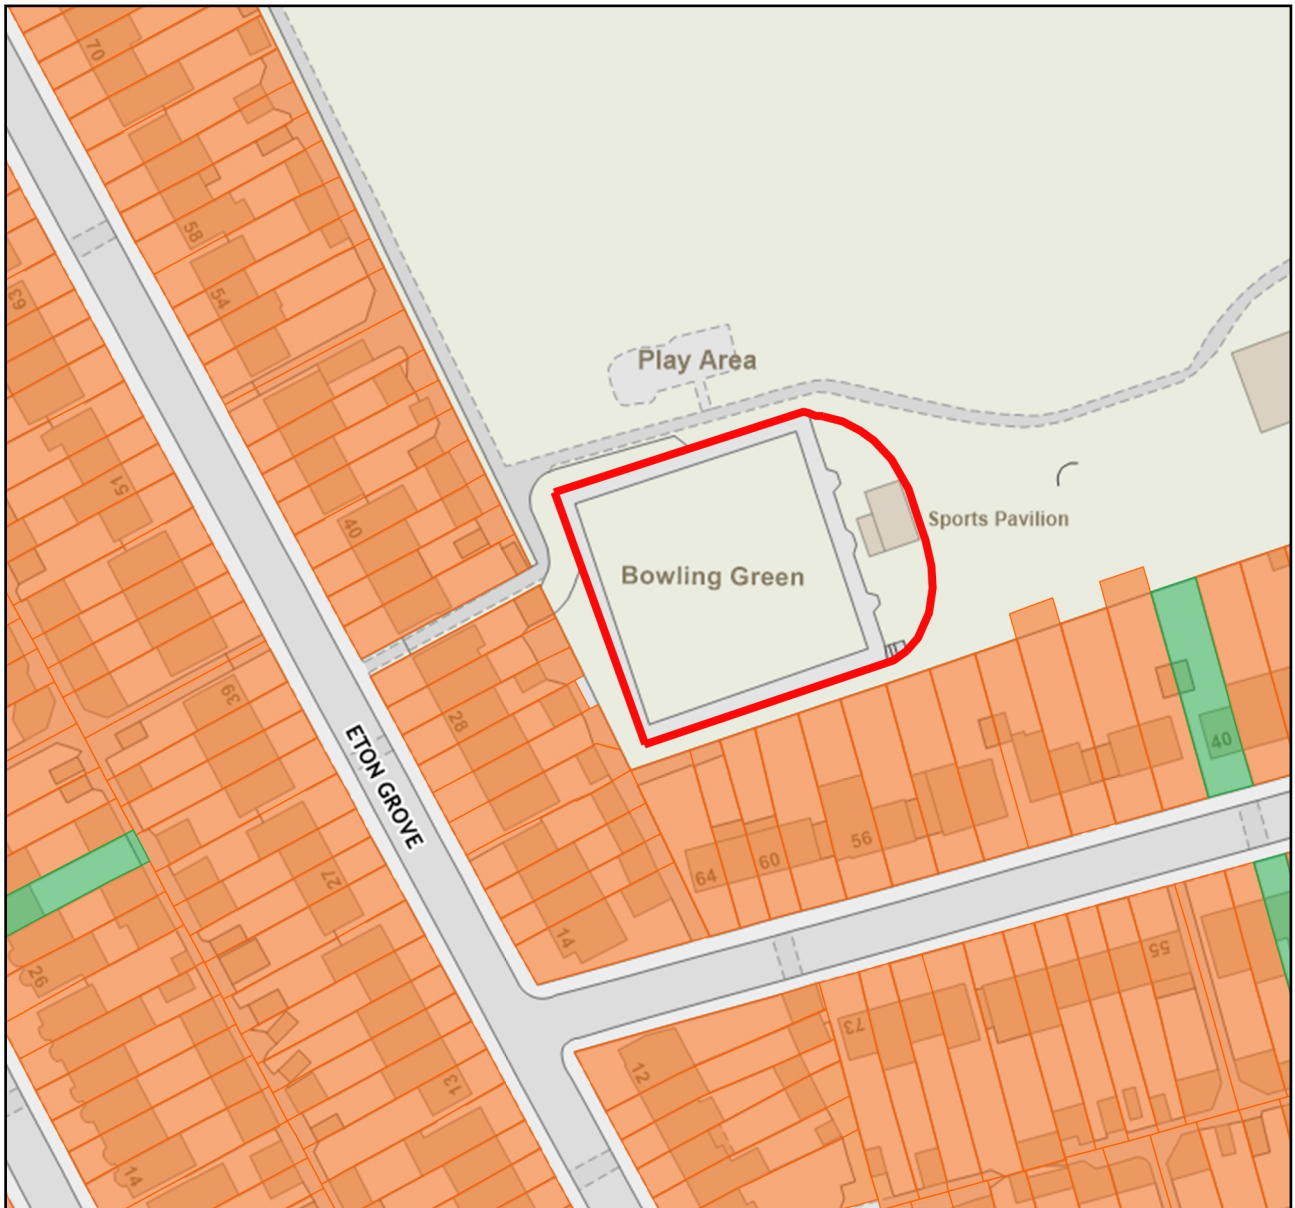

Eton Grove Bowls Club, Rugby Road, London, NW9 9LD

0 5 10 15 20 metres
| | | | |

1:1250
**Plan to stated scale if
printed at A4**

PSMA OS copyright statement
© Crown copyright and database rights 2019 Ordnance Survey 100025260
OS Open data copyright statement:
Contains Ordnance Survey data © Crown copyright and database right 2019