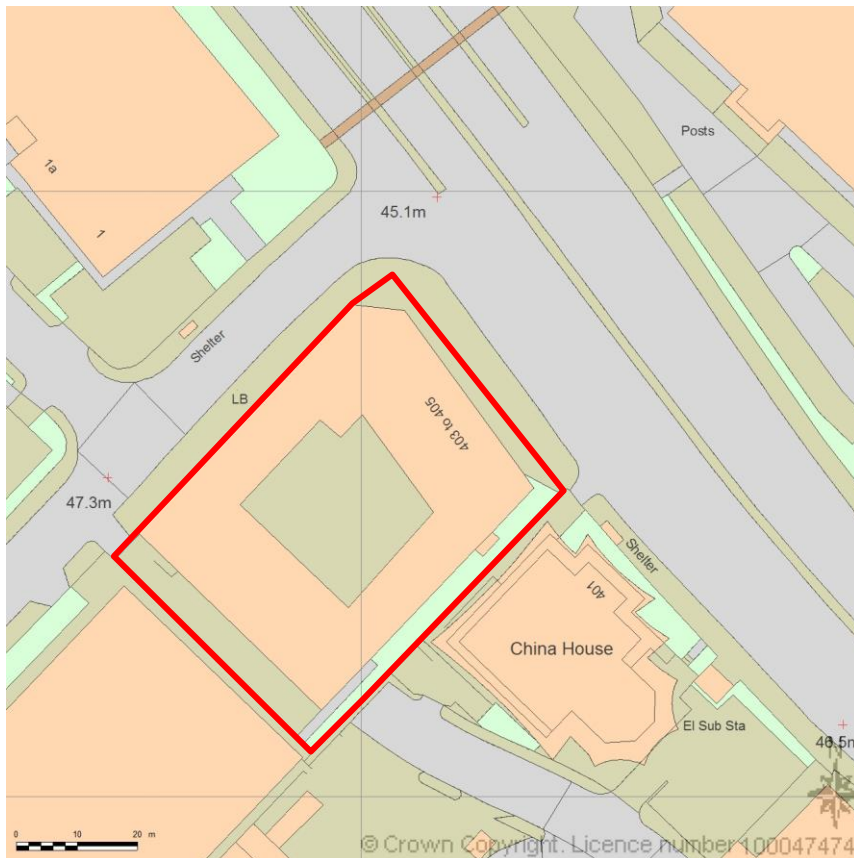

403-405 EDGWARE ROAD, STAPLES CORNER, LONDON, NW2 6LN

SITE LOCATION PLAN

SCALE 1:1250 on A4
CENTRE COORDINATES: 522812, 186960

Supplied by Streetwise Maps Ltd
www.streetwise.net
Licence No: 100047474